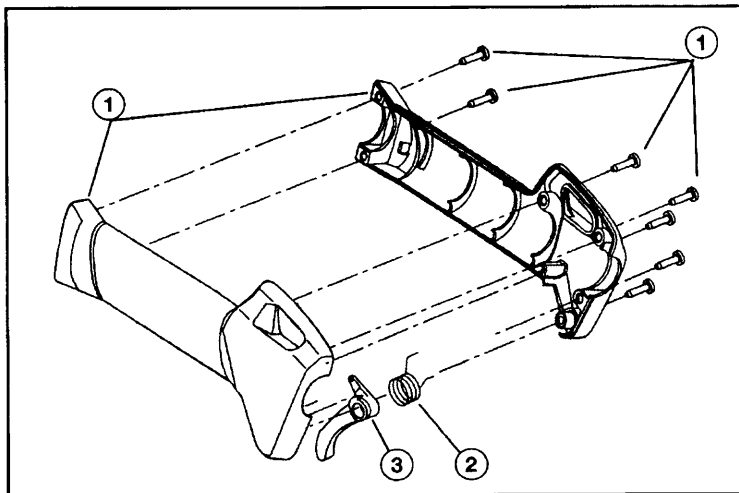

Replacement information for your Parts Manual.

PARTS MANUAL ADDENDUM

THROTTLE HOUSING ASSEMBLY ADDENDUM

As part of an engineering improvement, the throttle housing assembly has been changed. This change took place in November of 2000. When ordering replacement throttle housing parts, please refer to the parts list below.

NOTE: The throttle cable will remain the same.

NON-BRUSHCUTTER MODELS

<u>Item</u>	<u>Part No.</u>	<u>Description</u>
1	182384	Throttle Housing and Trigger
2	610314	Throttle Trigger Spring
3	182385	Throttle Trigger