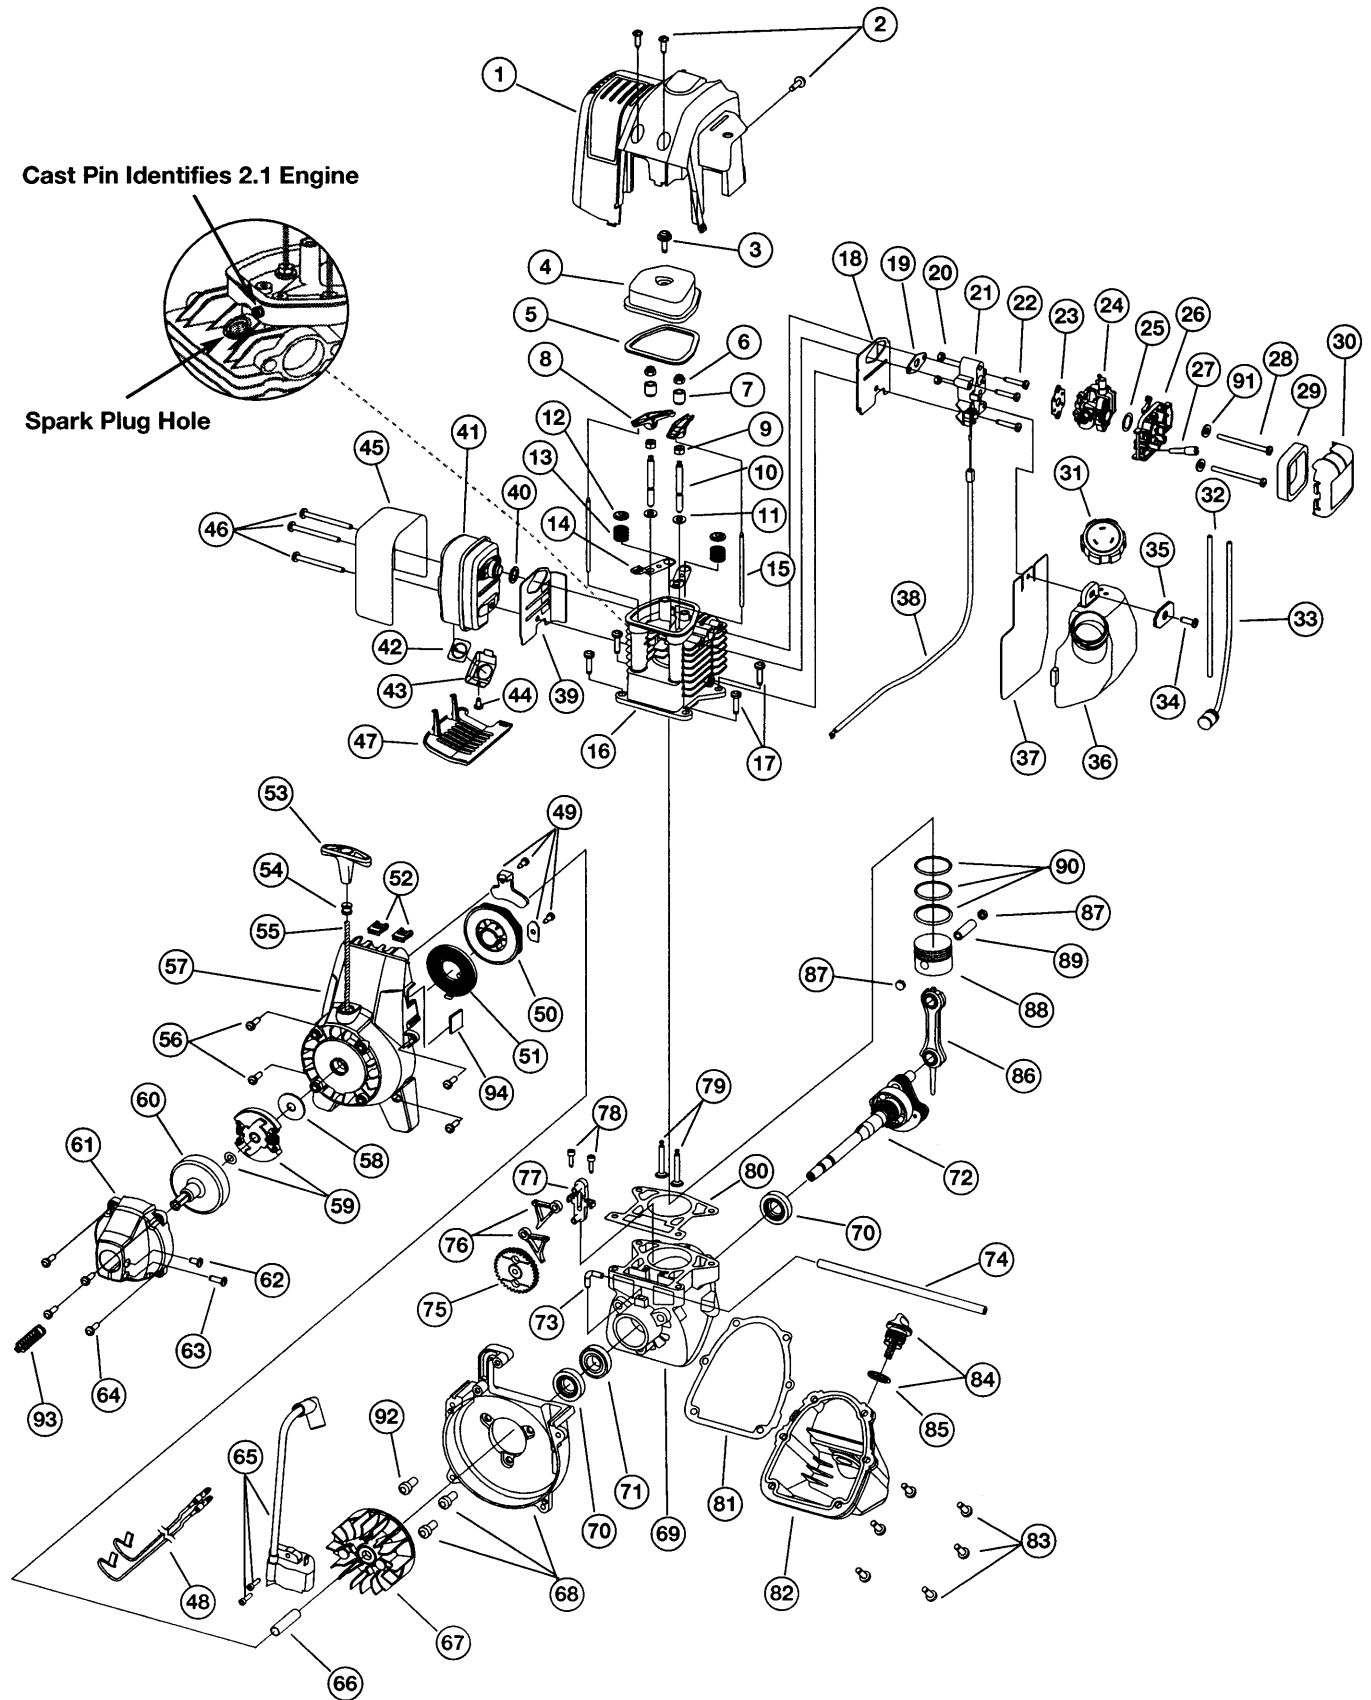

ENGINE PARTS - MODEL 890r

4-CYCLE GAS TRIMMER

(Serial Number 911129007 and greater)

Part Numbers On Following Page

Cast Pin Identifies 2.1 Engine

Spark Plug Hole

ENGINE PARTS - MODEL 890r**4-CYCLE GAS TRIMMER****(Serial Number 911129007 and greater)**

* Parts not shown

BOOM AND TRIMMER PARTS - MODEL 890r

4-CYCLE GAS TRIMMER

(Serial Number 911I29007 and greater)

FOR THROTTLE PARTS PLEASE REFER TO ADDENDUM ON LAST PAGE BEFORE ORDERING

Item	Part No.	Description
1	182543	Throttle Housing and Trigger Assembly (includes 2-4)
2	18253E	Throttle Trigger Lock-Out
3	18238E	Throttle Trigger
4	310314	Throttle Trigger Spring
5	182357	Throttle Cable Assembly
6	18254C	Lead Wire Assembly
7	18253E	Switch Assembly (includes 6)
8	610327	Harness Clip
9	18238E	Upper Drive Shaft Housing Assembly
10	181099	J-Handle Assembly (includes 11 & 12)
11	612831	Grip
12	612021	Tube Closure
13	683295	Handle Bracket Assembly (includes 14-19)
14	181811	Screw
15	181812	Upper Handle Clamp
16	181813	Middle Handle Clamp
17	181814	Lower Handle Clamp
18	181815	Nut
19	145569	Anti-Rotation Screw
20	181616	Click-Link Coupler (includes 21-24)
21	182057	Screw
22	181617	Bolt
23	181618	Adjustment Knob
24	181886	Knob Retaining Nut
25	182541	Lower Drive Shaft Housing Assembly
26	613300	Lower Flexible Drive Shaft
27	182200	Shield Mount Screw Assembly
28	182193	2 piece Gearbox Assembly (includes 27, 29 & 30)
29	182195	Gearbox Mounting Hardware
30	145569	Anti-Rotation Screw
31	147492	Blade Shield/Shield Mount
32	182196	Blade Driver
33	683304	Shield Mounting Screw
34	683299	Shield and Blade Assembly (includes 34)
35	682061	Blade Assembly
36	147490	Retaining Washer
37	612483	Spool Shaft
38	683301	Outer Spool and Eyelet Assembly
39	612026	Retainer
40	610636	Spring
41	147495	Inner Reel
42	180814	Bump Head Knob Assembly
43	145873	4-Tooth Blade (includes 44)
44	613231	Blade Cover
45	181699	Nut
*	180014	Blade Retaining Kit (includes 36 & 45)
*	613226	Locking Rod Tool
*	682075	Shoulder Harness