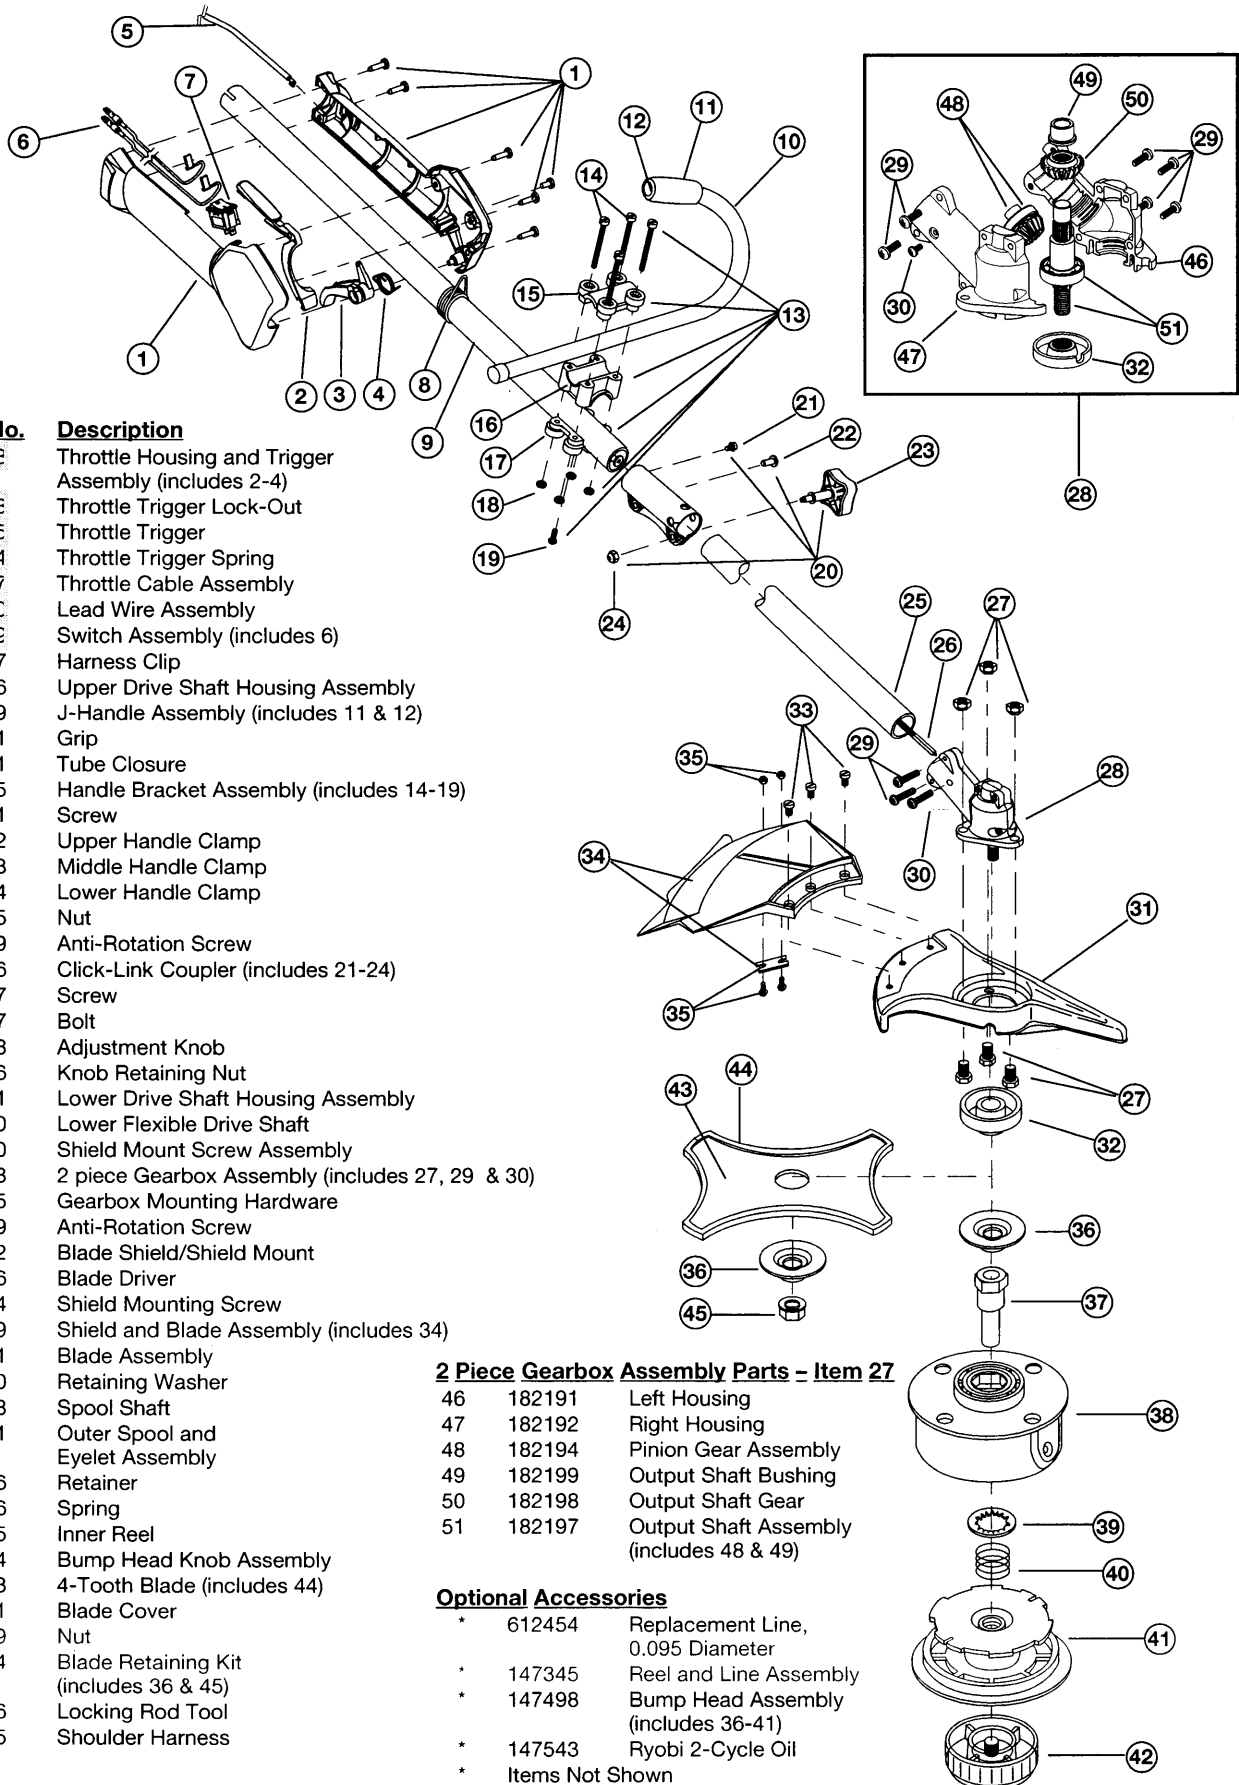

ENGINE PARTS - MODEL 890r

4-CYCLE GAS TRIMMER

(Serial Number 911129007 and greater)

Part Numbers On Following Page

Cast Pin Identifies 2.1 Engine

Spark Plug Hole

ENGINE PARTS - MODEL 890r**4-CYCLE GAS TRIMMER****(Serial Number 911129007 and greater)**

* Parts not shown

BOOM AND TRIMMER PARTS - MODEL 890r

4-CYCLE GAS TRIMMER

(Serial Number 911I29007 and greater)

FOR THROTTLE PARTS PLEASE REFER TO ADDENDUM ON LAST PAGE BEFORE ORDERING

Item	Part No.	Description
1	182543	Throttle Housing and Trigger Assembly (includes 2-4)
2	18253E	Throttle Trigger Lock-Out
3	18238E	Throttle Trigger
4	310314	Throttle Trigger Spring
5	182357	Throttle Cable Assembly
6	18254C	Lead Wire Assembly
7	18253E	Switch Assembly (includes 6)
8	610327	Harness Clip
9	18238E	Upper Drive Shaft Housing Assembly
10	181099	J-Handle Assembly (includes 11 & 12)
11	612831	Grip
12	612021	Tube Closure
13	683295	Handle Bracket Assembly (includes 14-19)
14	181811	Screw
15	181812	Upper Handle Clamp
16	181813	Middle Handle Clamp
17	181814	Lower Handle Clamp
18	181815	Nut
19	145569	Anti-Rotation Screw
20	181616	Click-Link Coupler (includes 21-24)
21	182057	Screw
22	181617	Bolt
23	181618	Adjustment Knob
24	181886	Knob Retaining Nut
25	182541	Lower Drive Shaft Housing Assembly
26	613300	Lower Flexible Drive Shaft
27	182200	Shield Mount Screw Assembly
28	182193	2 piece Gearbox Assembly (includes 27, 29 & 30)
29	182195	Gearbox Mounting Hardware
30	145569	Anti-Rotation Screw
31	147492	Blade Shield/Shield Mount
32	182196	Blade Driver
33	683304	Shield Mounting Screw
34	683299	Shield and Blade Assembly (includes 34)
35	682061	Blade Assembly
36	147490	Retaining Washer
37	612483	Spool Shaft
38	683301	Outer Spool and Eyelet Assembly
39	612026	Retainer
40	610636	Spring
41	147495	Inner Reel
42	180814	Bump Head Knob Assembly
43	145873	4-Tooth Blade (includes 44)
44	613231	Blade Cover
45	181699	Nut
*	180014	Blade Retaining Kit (includes 36 & 45)
*	613226	Locking Rod Tool
*	682075	Shoulder Harness