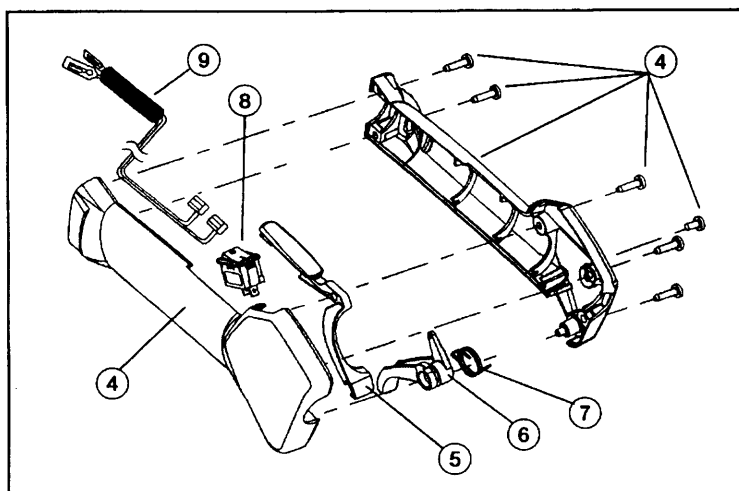

BRUSHCUTTER MODELS

<u>Item</u>	<u>Part No.</u>	<u>Description</u>
1	182543	Throttle Housing and Trigger Assembly (includes 5-7)
2	182538	Throttle Trigger Lock-Out
3	182689	Throttle Trigger
4	182690	Throttle Trigger Spring
5	182691	Switch Assembly (includes 9)
6	182692	Lead Wire Assembly